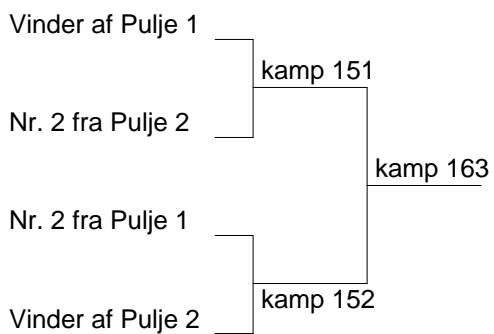

Damedouble Senior Pulje 1

1 Marianne Hansen	1-2 Kamp 26
Sarah Knudsen	1-3 Kamp 4
	2-3 Kamp 14
2 Julie Busk	
Camilla Pedersen	
3 Stine Lund	
Linette Petersen	

Mixed double Senior Pulje 1

1 Johnny Pedersen	1-2 kamp 107
Nanna Vitek	1-3 kamp 124
	2-3 Kamp 38
2 Casper Lundgren	
Stine Lund	
* 3 Lasse Bergholdt	
Sarah Knudsen	

Mixed double Senior Pulje 2

4 Patrick	4-5 Kamp 39
Linette Petersen	4-6 Kamp 5
	5-6 Kamp 43
5 Carsten Aalund	
Gabriella Frandsen	
* 6 Jens Kruuse	
Julie Busk	

Mixed double Senior Puljevinder Finale